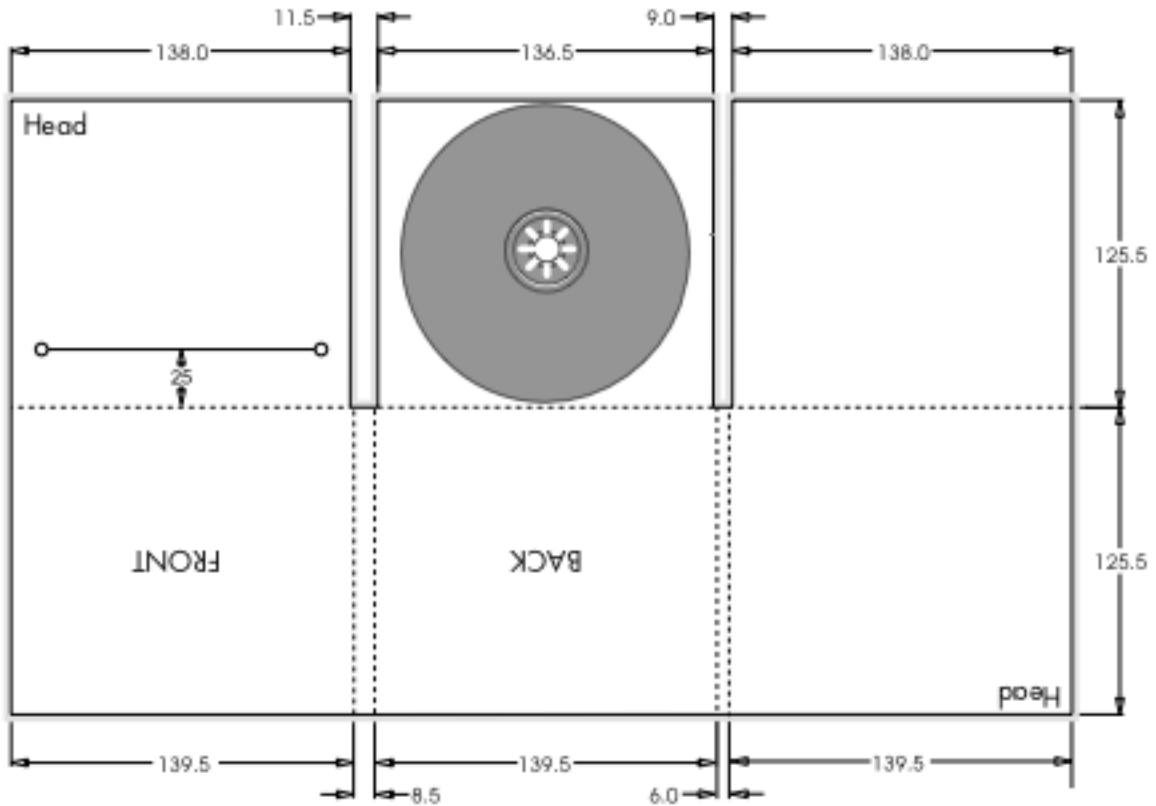

hiltongrove
multimedia

 = 3 mm bleed

ADD 3MM BLEED ON ALL EXPOSED EDGES